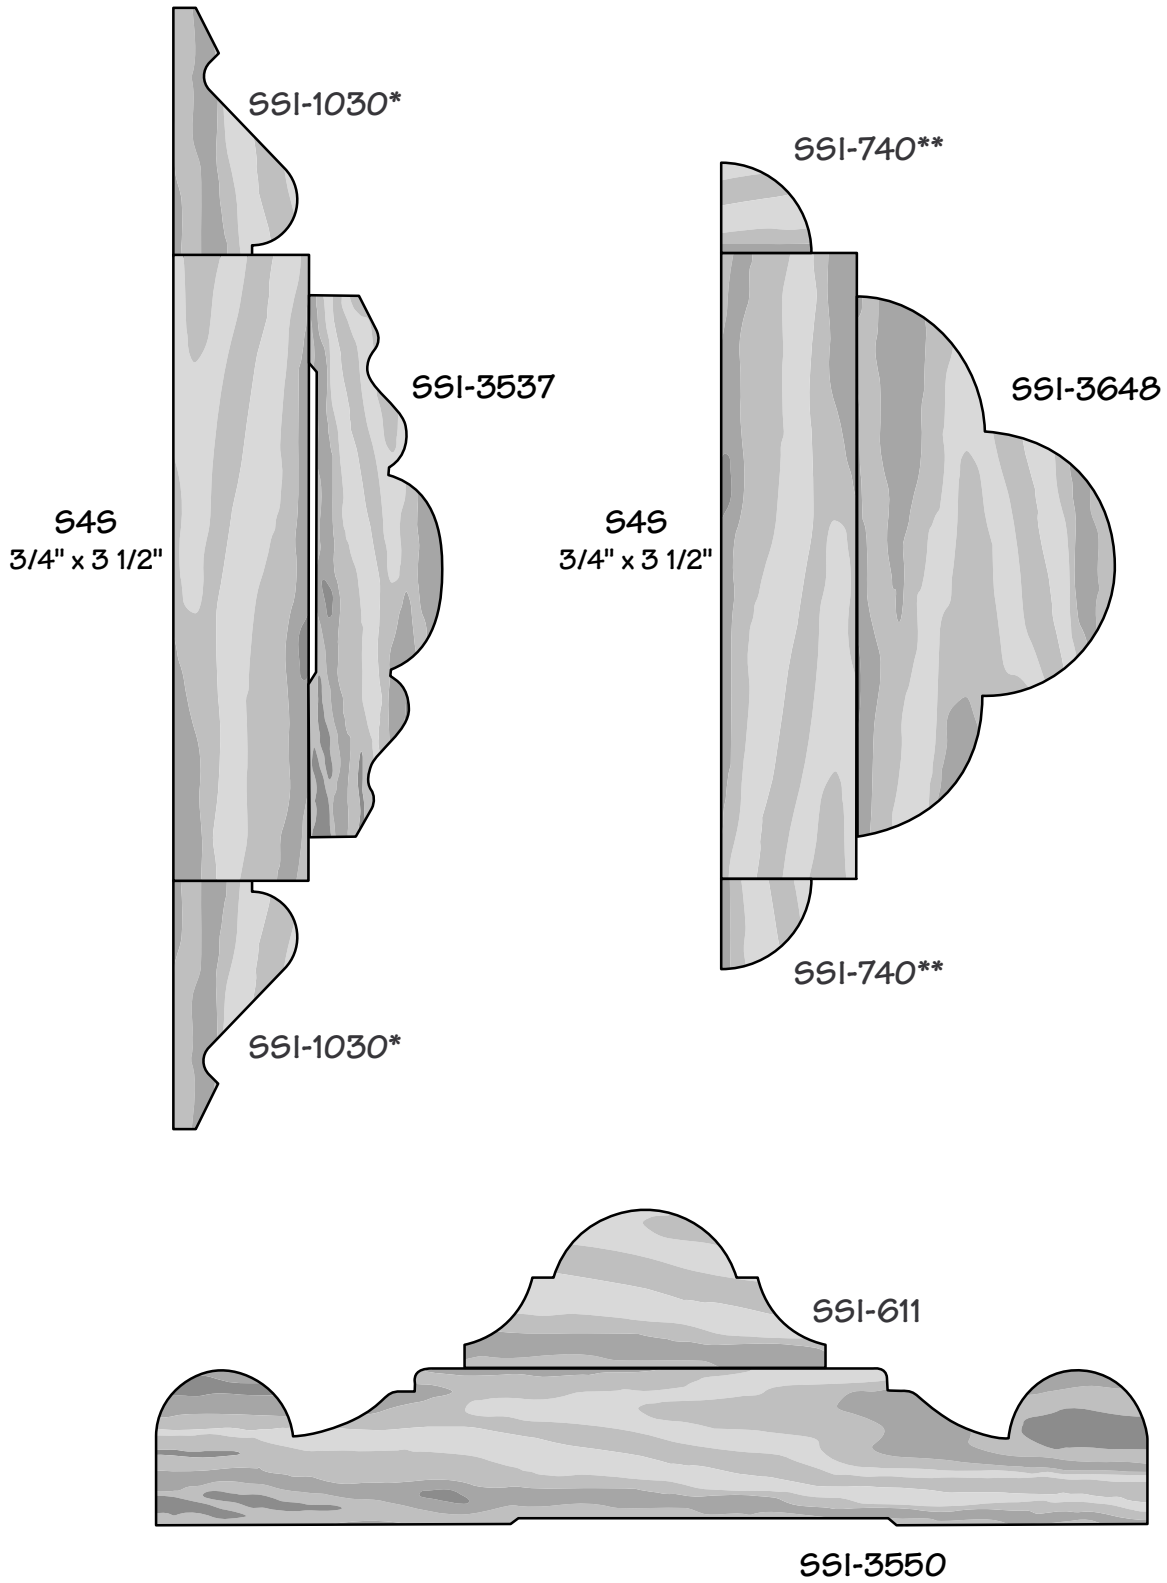

ANY PROFILE IN ANY WOOD SPECIES IS AVAILABLE IN 10 DAYS.