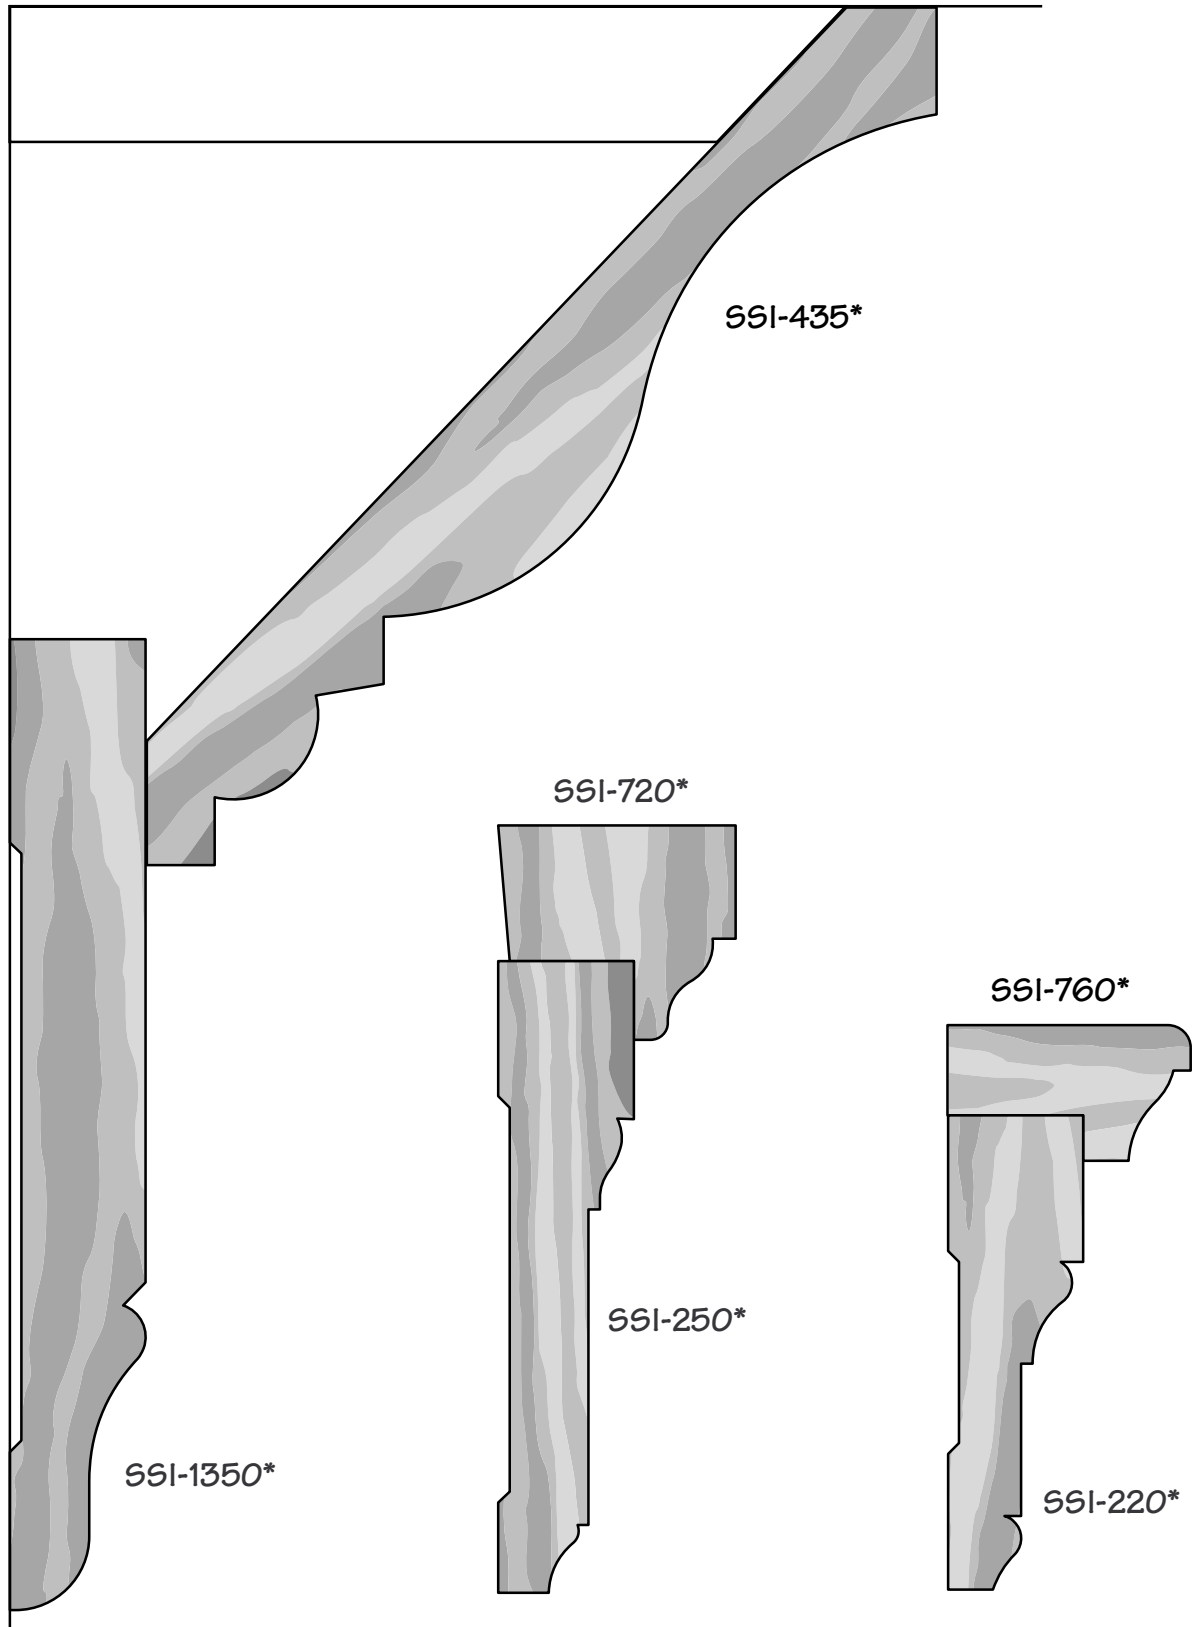

ANY PROFILE IN ANY WOOD SPECIES IS AVAILABLE IN 10 DAYS.