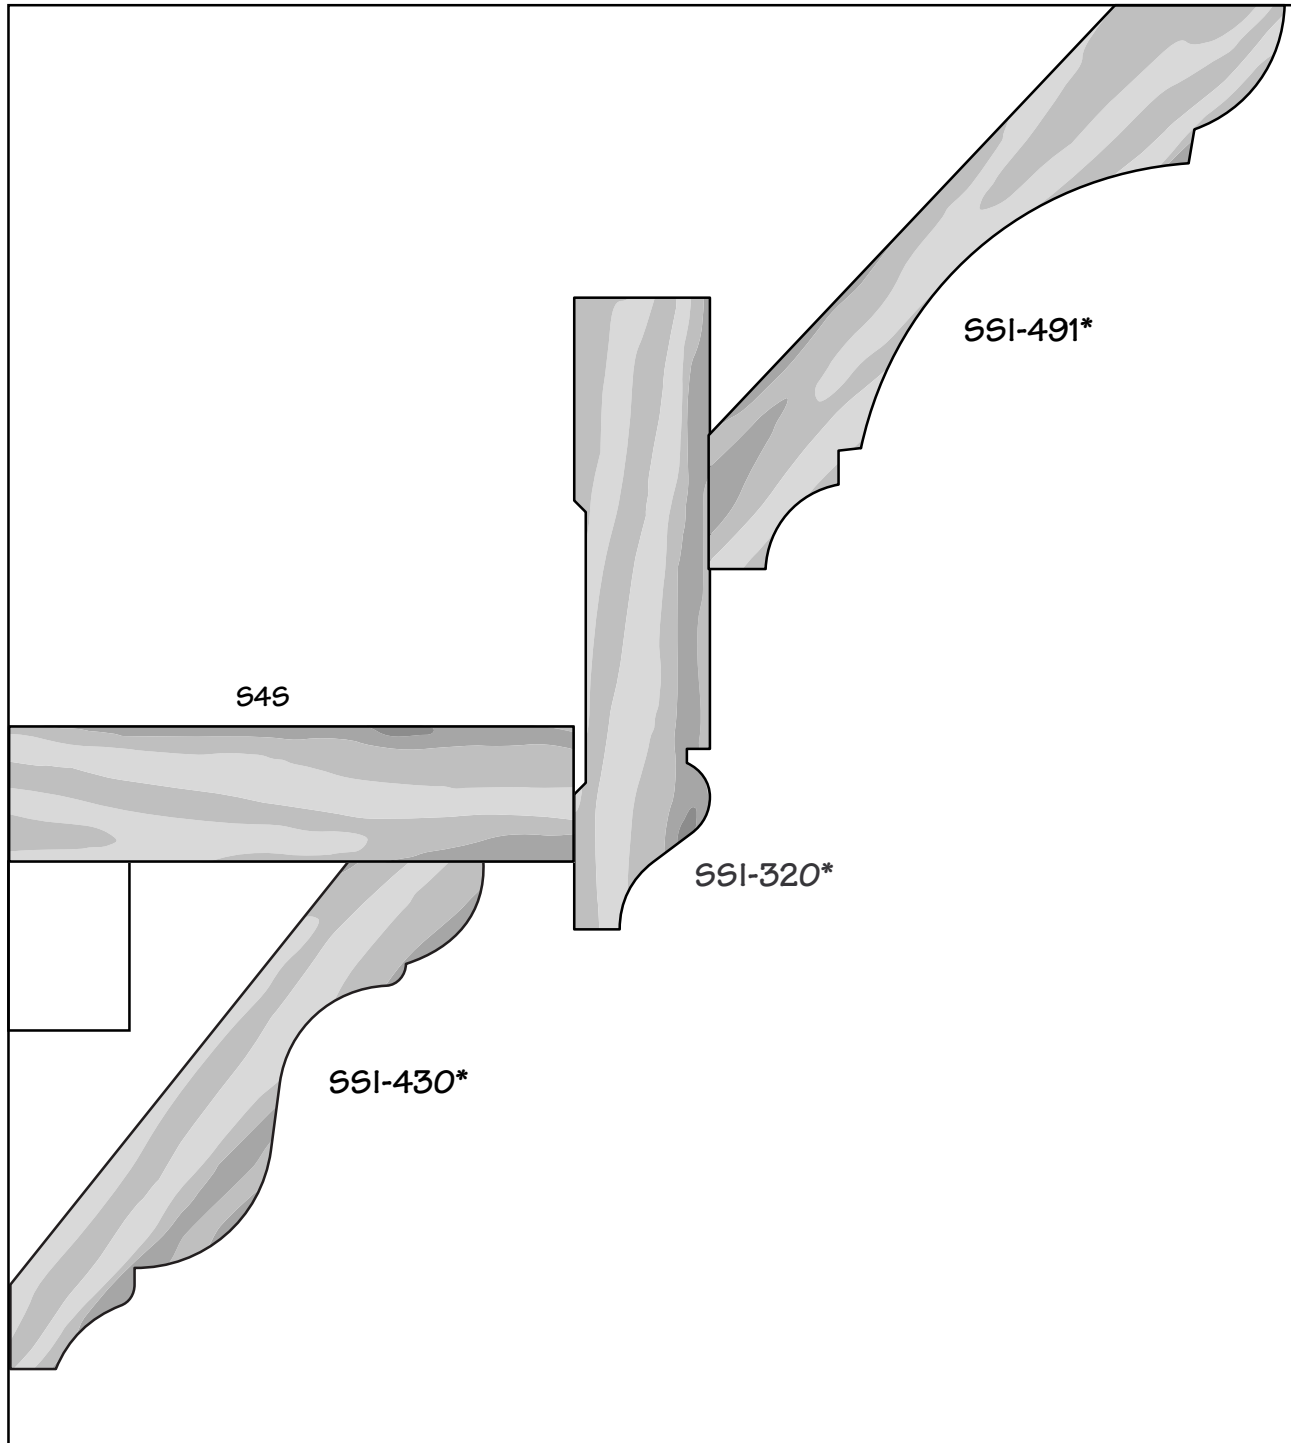

ANY PROFILE IN ANY WOOD SPECIES IS AVAILABLE IN 10 DAYS.