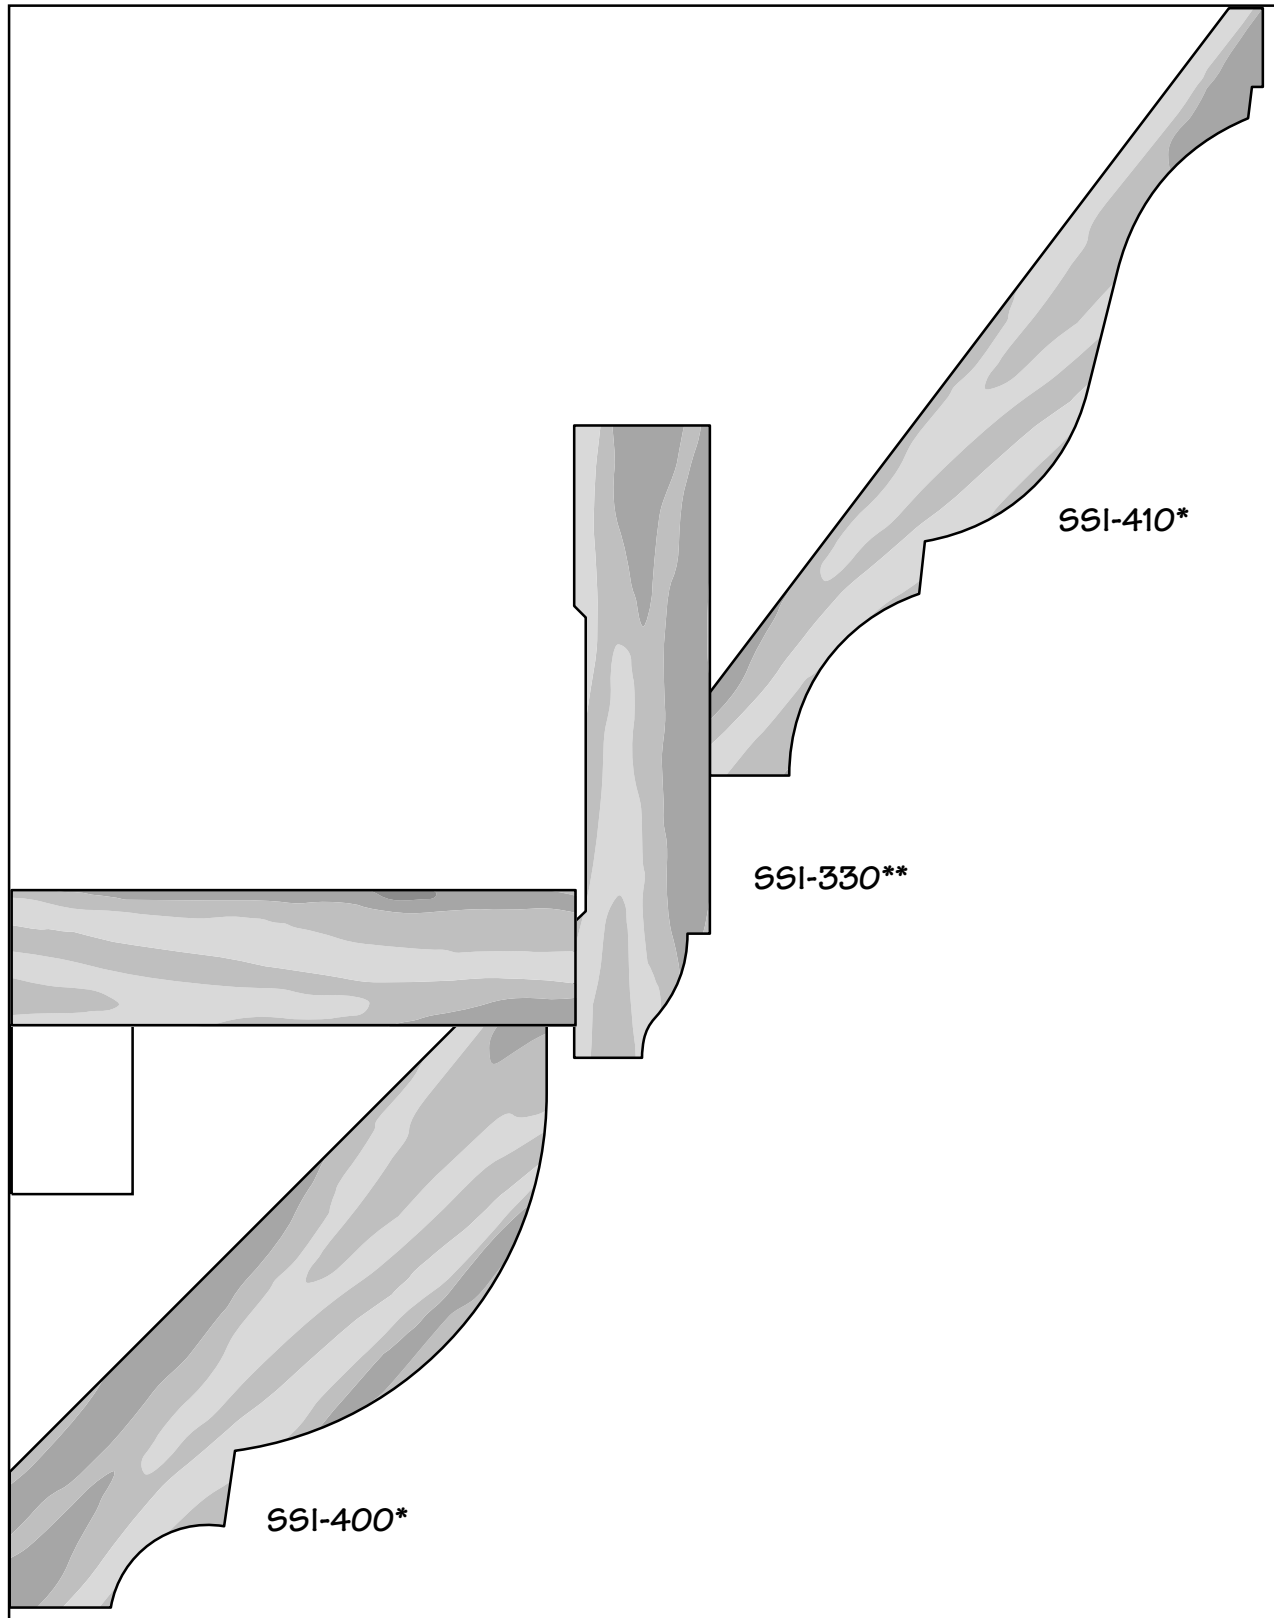

ANY PROFILE IN ANY WOOD SPECIES IS AVAILABLE IN 10 DAYS.