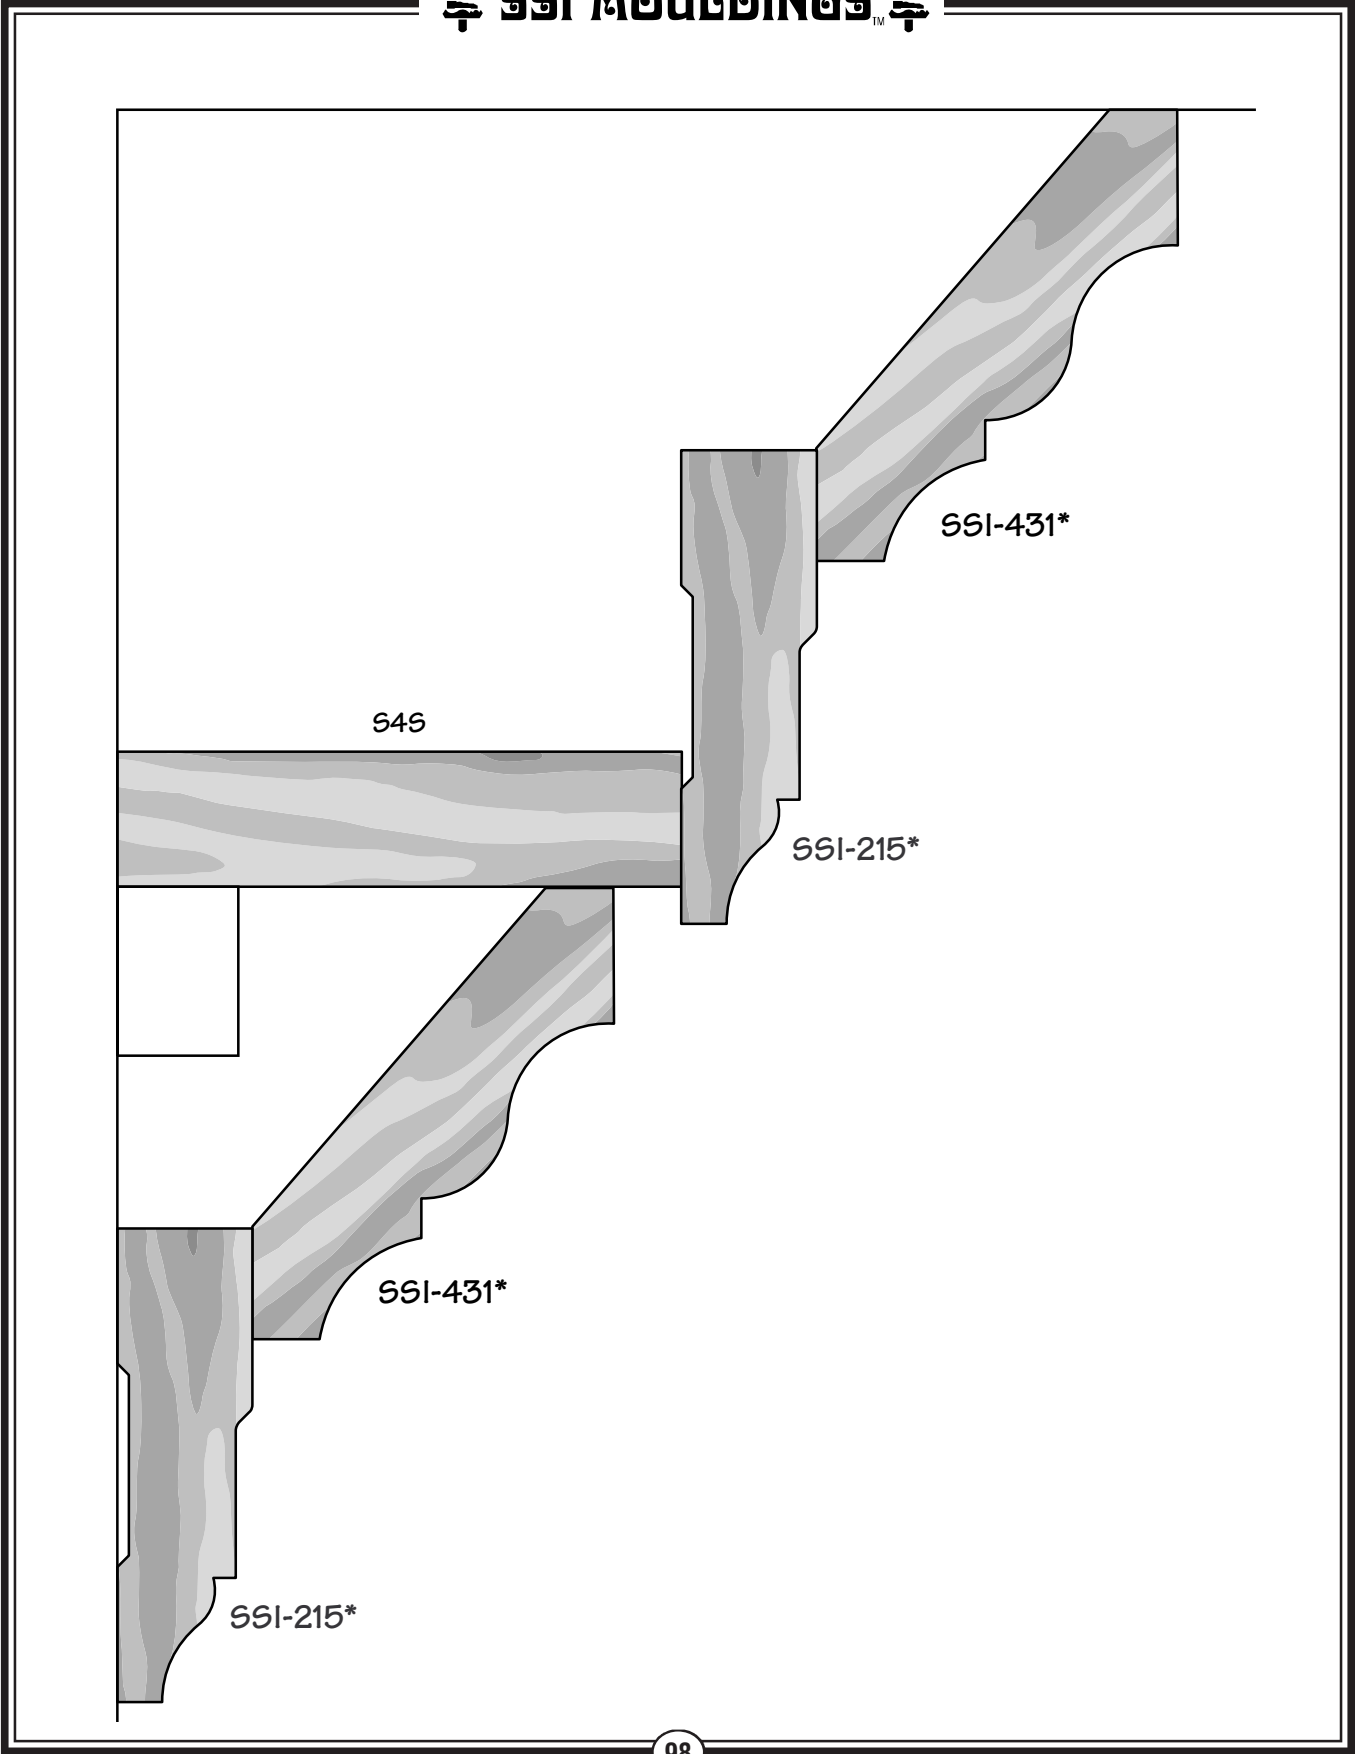

ANY PROFILE IN ANY WOOD SPECIES IS AVAILABLE IN 10 DAYS.